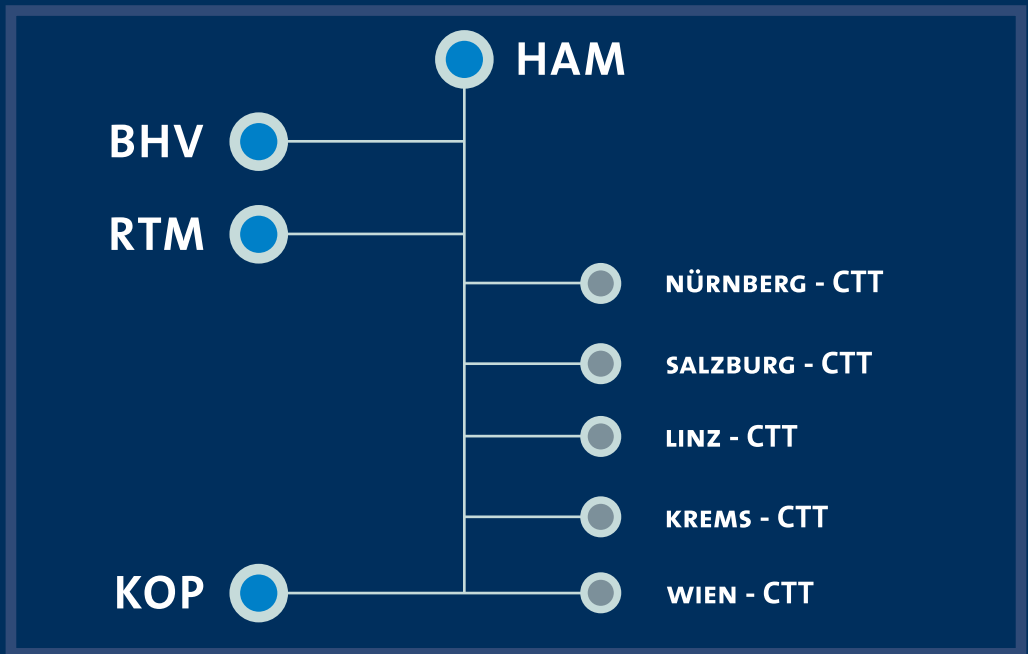

You know where your products are going. We combine the different modes and methods of transport for you. Your goods travel seamlessly from Austria to a seaport and then all over the world.

MEMBER OF
FMS GROUP

We are your logistics partner in Austria with a focus on intermodal container transports through seaports.

This is what we can do for you:

- Container positioning on customer track in shuttle concept and/or single-wagon way
- Forming block trains one-way or shuttle transports to/from an inland terminal to seaport terminal and vice versa
- Qualitative chassis trucking »just in time«